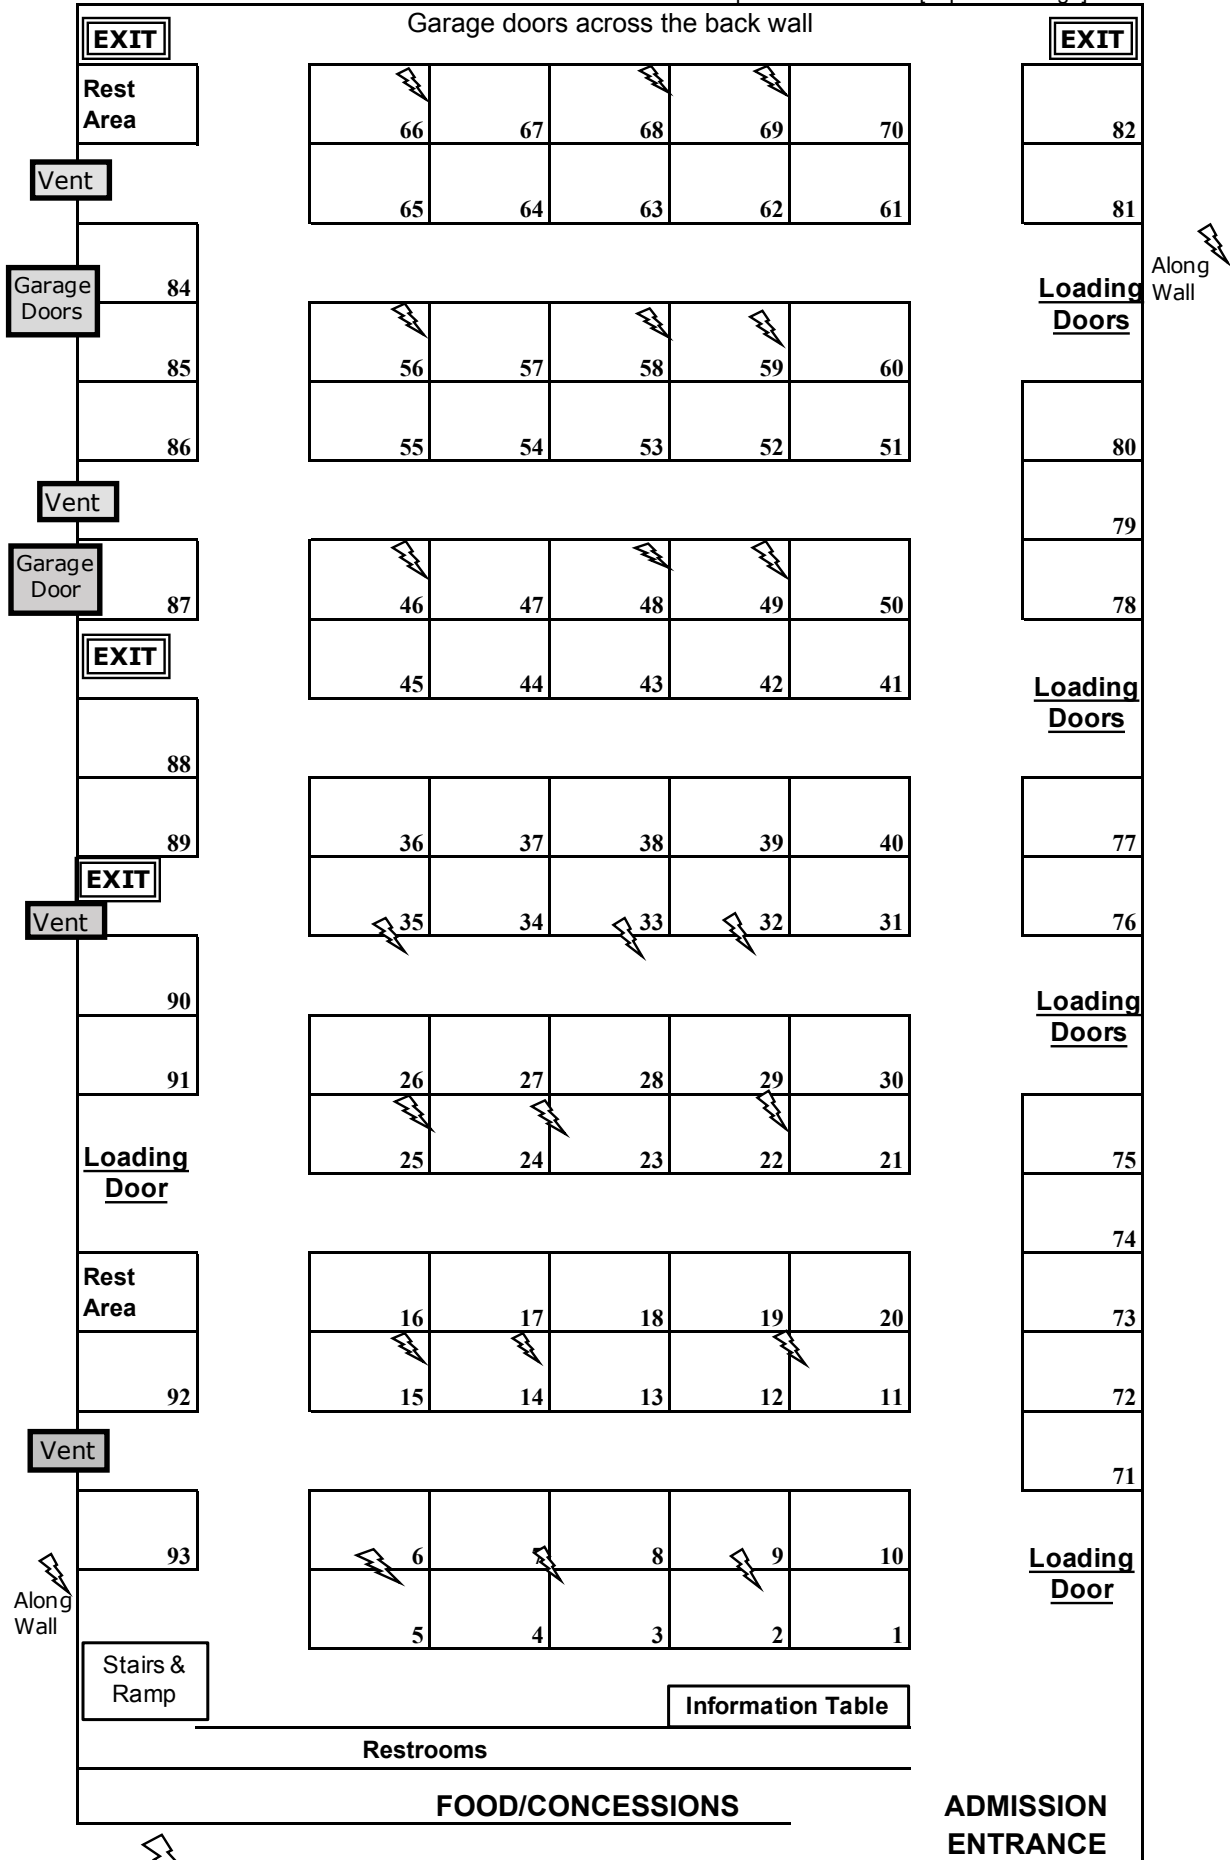

# Fond du Lac County Fairgrounds Recreation Center

Space Size: 10 x 12 [depth x frontage]

Booths best for electricity hook-up